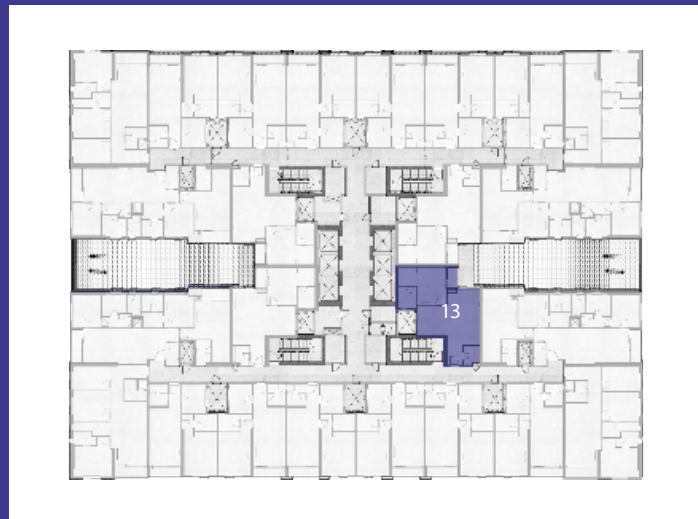

Bluebell

RESIDENCE

1 Bedroom Apartment

SERIES: 13

SIZES	SQM	SQFT
1 BHK	109.08	1174.21

Disclaimer:

1. All materials, finishes, dimensions and drawings are approximate.
2. Information is subject to change without notice.
3. Actual suite area may vary from the stated area.
4. Drawings are not to scale.
5. The Developer reserves the right to make revisions/alterations without any liability whatsoever.